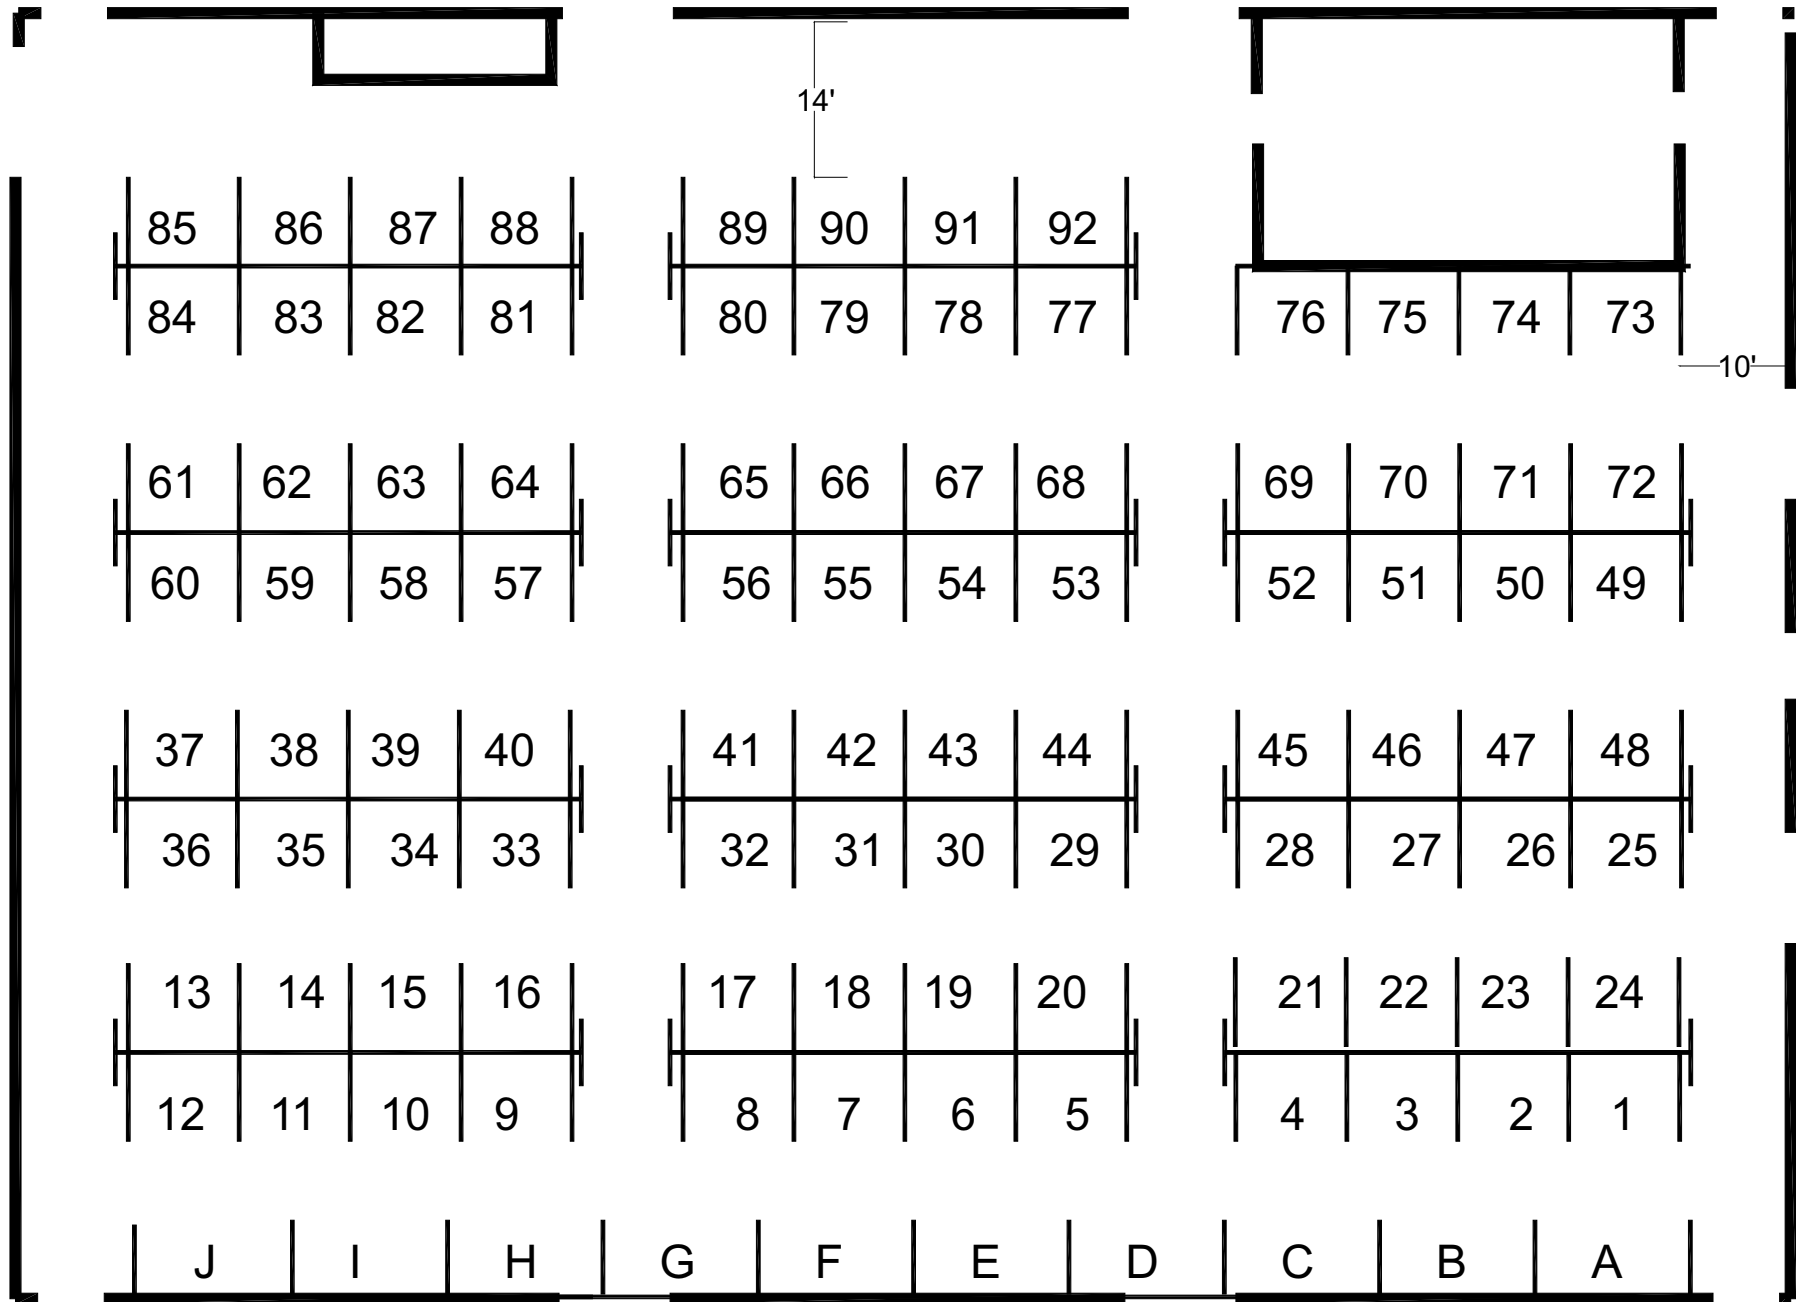

IL BEEF EXPO

IL STATE FAIRGROUNDS - BUILDING 110 - PREPARED BY EXCEL DECORATORS

92 - 10' X 8' BOOTHS

10 - 14' X 7' BOOTHS